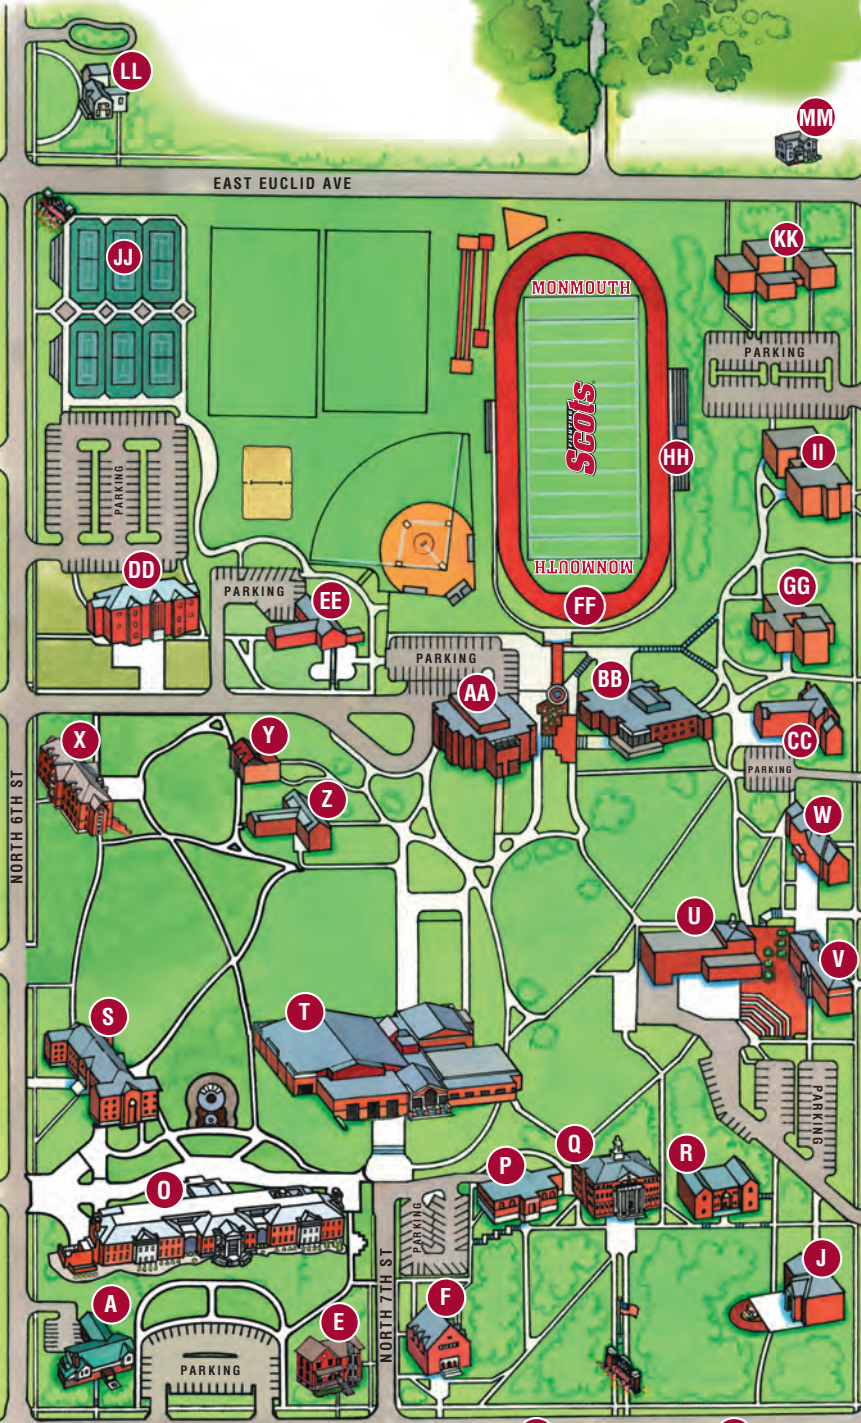

TO QUAD CITIES

NORTH 6TH ST

NORTH 11TH ST

Monmouth COLLEGE

◀ More student parking one block west on north 5th Street

EAST DETROIT AVE

EAST CLINTON AVE

EAST BOSTON AVE

EAST ARCHER AVE

◀ Fusion Theatre six blocks west on Broadway and two blocks south on Main Street

- A** Admissions and Financial Aid
 - B** The Manor
 - C** Intercultural House
 - D** Alpha Tau Omega House
 - E** Marshall Hall
 - F** Dahl Chapel and Auditorium
 - G** Presbyterian House
 - H** Alpha Xi Delta House
 - I** Kappa Kappa Gamma House
 - J** Wells Theater
 - K** Weeks House
 - L** Austin Hall
 - M** Founders Village
 - N** Educational Garden
 - O** Center for Science and Business
 - P** Poling Hall
 - Q** Wallace Hall
 - R** McMichael Academic Hall
 - S** Bowers Hall
 - T** Huff Athletic Center
 - U** Stockdale Center
 - V** T.H. McMichael Hall/Bookstore
 - W** Grier Hall
 - X** Gracie Peterson Hall
 - Y** Mellinger Center
 - Z** Fulton Hall
 - AA** Haldeman-Thiessen
 - BB** Hewes Library
 - CC** Winbigler Hall
 - DD** Pattee Hall
 - EE** Graham Hall
 - FF** Bobby Woll Memorial Field
 - GG** Cleland Hall
 - HH** April Zorn Memorial Stadium
 - II** Liedman Hall
 - JJ** Tennis Stadium
 - KK** Fraternity Complex
 - LL** Quinby House
 - MM** Pi Beta Phi House
 - NN** Boone Retreat House
 - OO** Hamilton Research Pond
 - PP** Glasgow Field
 - QQ** Peacock Memorial Athletic Park
 - RR** LeSuer Nature Preserve
- Market Farm
3 blocks northeast on 12th Street
- More student parking
2 blocks east on north 11th Street ▶

PARKING

BOSTON

PARKING

PARKING

PARKING

PARKING

PARKING

PARKING

PARKING