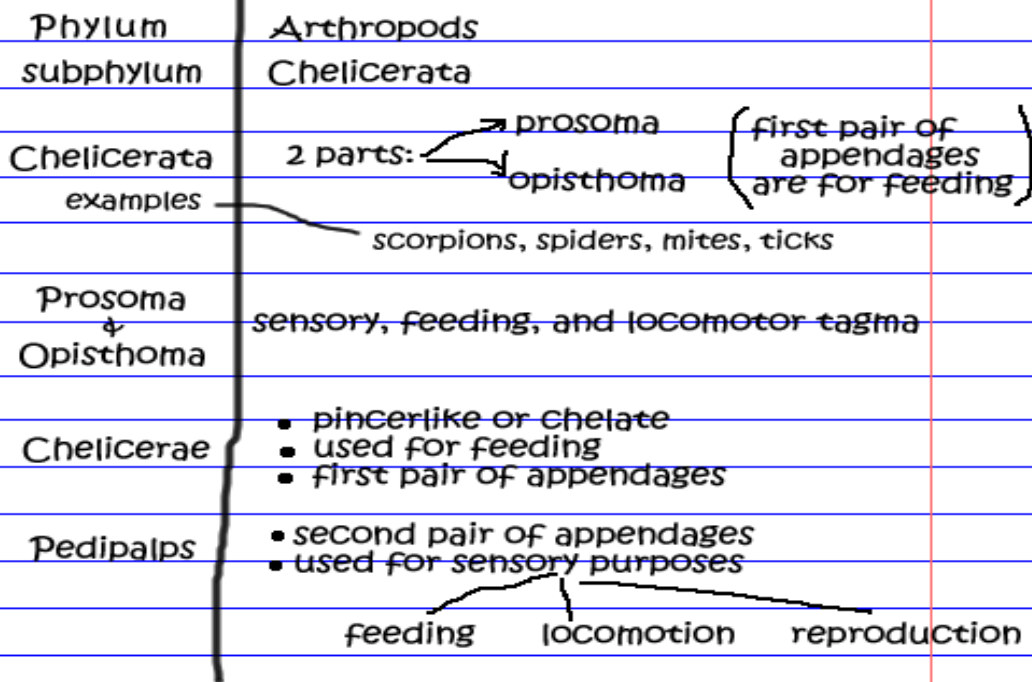

Cornell Notes

John Q. Student
Biology 101
April 1, 2000

Phylum arthropods is made up of subphylum chelicerata. Subphylum chelicerata is characterized by two parts called prosoma and opisthoma. The prosoma and cephalothorax are sensory, feeding, and locomotor tagma. The chelicerae is the first appendage and refers to the pincerlike. The pedipalps are the 2nd pair of appendages, and they are used for sensory purposes: feeding, locomotion, and reproduction.

Outline Method Notes

I. Title	
1. Subject	
a. Item 1: Description	
b. Item 2: Description	
c. Item 3: ...	
2. Subject 2	
II. Title 2	
...	

Denby, E. (n.d.). *How to raise your gpa: Three note taking strategies* [Outline notes picture]. Retrieved from <http://hubpages.com/hub/How-to-Raise-Your-GPA>

Sentence Method Notes

FINITE AUTOMATA AND REGULAR LANGUAGES

Deterministic finite accepters, a.k.a. DFAs (Section 2.1)

An automaton without internal storage, gives yes/no output.

Example

State pointed by the short arrow - initial state.

Double circles - final states.

When processing a string, we start in the initial state and follow edges according to the symbols, until reaching the end of the string.

Example: aab

If a string leads to a final state (double circle), it is accepted; that is, the automaton gives the "yes" answer.